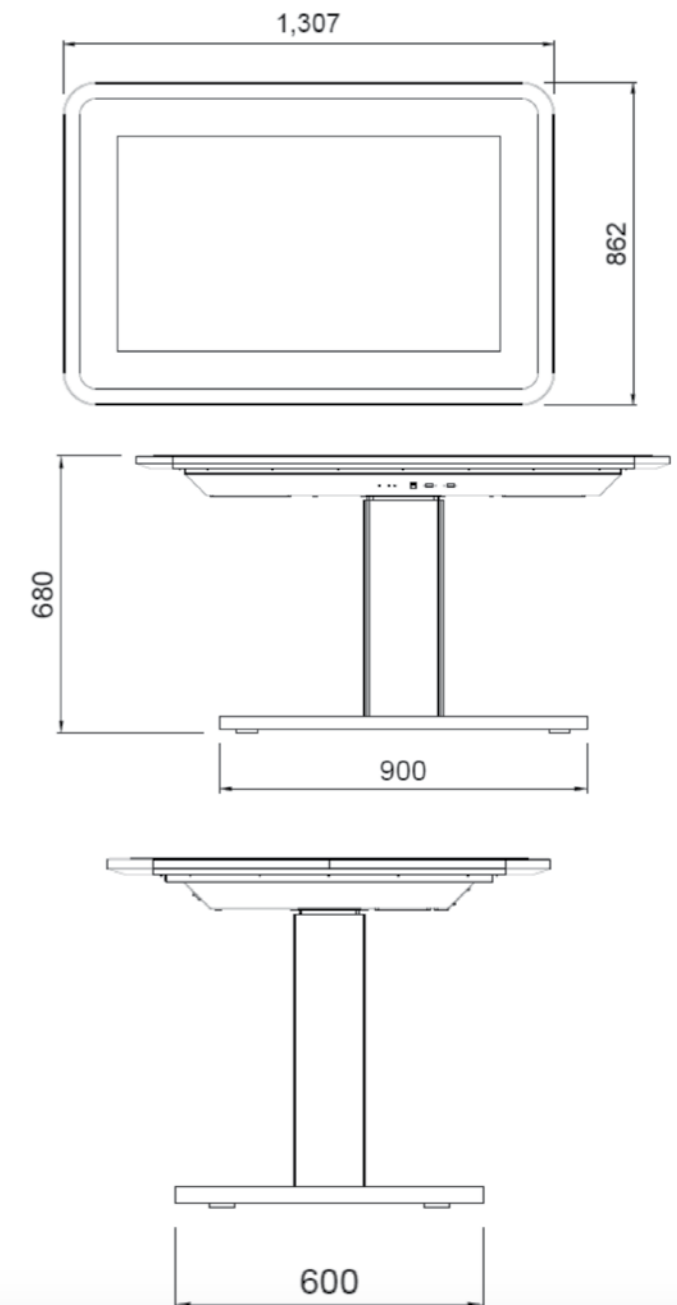

Dimensions