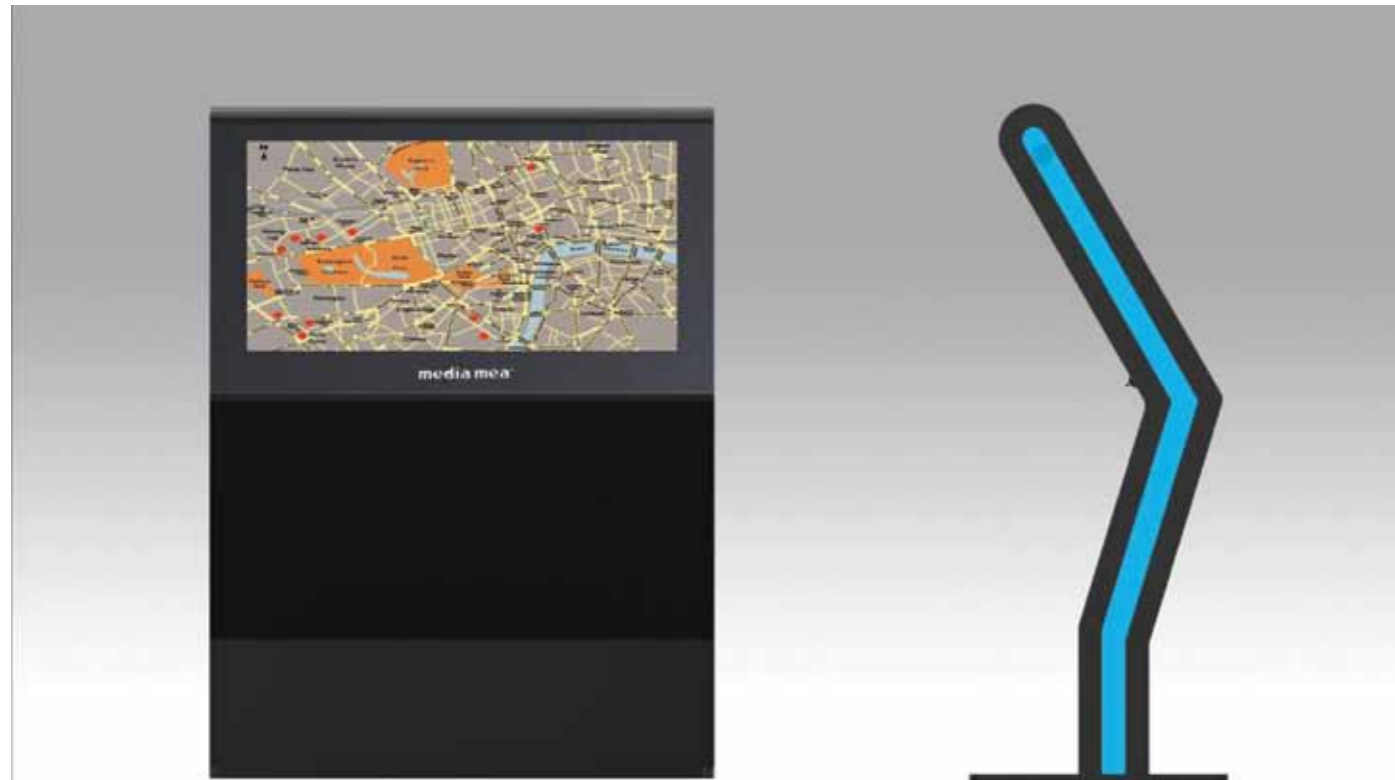

MEDO-SERIES

Interactive Way-Finding Displays (Outdoor)

MEDO-SERIES

Interactive Way-Finding Displays (Outdoor)

The medo Interactive 10 point multi-touch Way-Finding outdoor PCAP display totem is designed for easy recognition in public and private outdoor areas. Equipped with a full high bright 2500 Nit HD 42-inch and 47-inch interactive screen display. The medo helps people look-up information, get directions, learn about offers and buy tickets. The medo Interactive Way-Finding Display Totem can be custom branded and color keyed to the end user's exacting specifications. Two blue LED light streaks run down both sides of the totem can be customized to any LED preferred color. With a Corning Gorilla Glass protective face, IP66 water proofing, and rugged structural materials, the medo Interactive Way-Finding Display Totems are sturdy and built to last.

Specifications

- **Display:** (42inch)
- **Panel Size:** 42 inches
- **Panel brand:** LG Native HD Panel
- **Glass Corning:** AR glass for LCD
- **Aspect ratio:** 16:9
- **Backlight Technology:** LED
- **Panel technology:** IPS
- **Display color:** 16.7M
- **Display Size:** 930.5mm*523.3mm
- **Resolution:** 1920x1080
- **Pixel pitch:** 0.4865°|0.4865mm
- **Brightness:** 2500nits
- **Contrast Ratio:** 1500:1
- **Viewing Angle:** 178°
- **Response time:** 8ms
- **Backlight lifetime:** 50000hours

Capacitive touch

- **Size:** 42寸
- **Display:** 932.6mm*525.4mm
- **Proportion:** 16:9
- **Touch points:** 10 points
- **Response time:** 0.1ms
- **Touch method:** Capacitive
- **Used temperature range:** -25°C-100°C